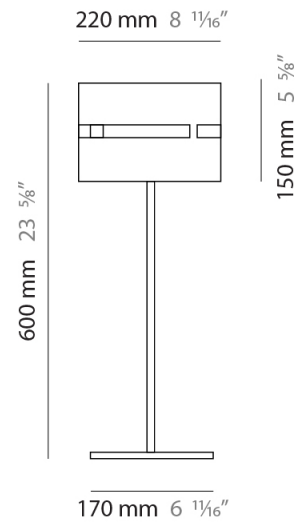

LUZ OCULTA METAL PORTABLE

D54022-

base number   Finish
Options

1. To build a product code in our configurator select the specify button on the base model # product page
2. To build a manual product code on this datasheet choose from the options listed below in blue font and add the suffix to the base model #

GENERAL

Series: Luz Oculta
Subseries: Luz Oculta Metal
Partner: Fambuena
Division: Design
Installation: Portable
Product Type: Floor
Mounting Location: Floor
Light Distribution: Direct / Indirect

PHYSICAL

Shape: Cylinder
Diameter (mm): 220
Diameter (in): 8 ¹¹/₁₆
Height (mm): 1500
Height (in): 59 ¹/₁₆
Fixture Finish: [BRA](#) / [BRZ](#) / [ABR](#)
Fixture Material: Metal
Upon Request: Bolt Down

ELECTRICAL

Number of Lamps: 1
Lamp Type: LED Retrofit
Lamp Shape: B10
Bulb Included: Bulb Not Included
Max. Wattage Per Lamp (W): 4
Lamp Base: E12
Input Voltage (V): 120

LED

OPTICAL

RATINGS AND CERTIFICATIONS

Certified By: Certified for North American Standards
IP rating: IP20

PROJECT	_____
TYPE	_____
SPECIFIER	_____
QUANTITY	_____
DATE	_____