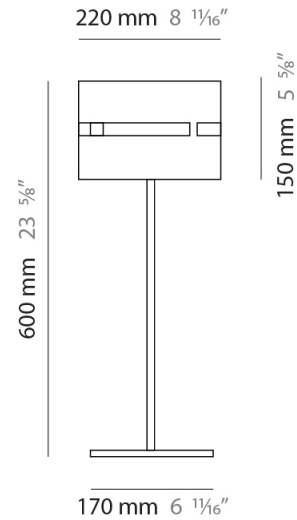

PROJECT	_____
TYPE	_____
SPECIFIER	_____
QUANTITY	_____
DATE	_____

LUZ OCULTA METAL PORTABLE

D54025-

base number   Finish
Options

1. To build a product code in our configurator select the specify button on the base model # product page
2. To build a manual product code on this datasheet choose from the options listed below in blue font and add the suffix to the base model #

GENERAL

Series: Luz Oculta
Subseries: Luz Oculta Metal
Partner: Fambuena
Division: Design
Installation: Portable
Product Type: Table
Mounting Location: Table
Light Distribution: Direct / Indirect

PHYSICAL

Shape: Cylinder
Diameter (mm): 220
Diameter (in): 8 ¹¹/₁₆
Height (mm): 600
Height (in): 23 ⁵/₈
Fixture Finish: [BRA](#) / [BRZ](#) / [ABR](#)
Fixture Material: Metal
Upon Request: Bolt Down

ELECTRICAL

Number of Lamps: 1
Lamp Type: LED Retrofit
Lamp Shape: B10
Bulb Included: Bulb Not Included
Max. Wattage Per Lamp (W): 4
Lamp Base: E12
Input Voltage (V): 120

LED

OPTICAL

RATINGS AND CERTIFICATIONS

Certified By: Certified for North American Standards
IP rating: IP20