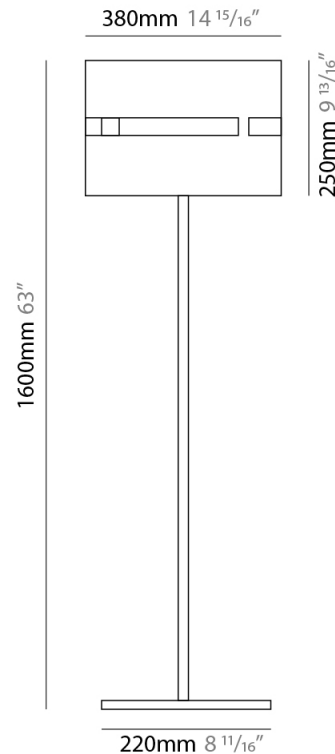

PROJECT
TYPE
SPECIFIER
QUANTITY
DATE

LUZ OCULTA METAL PORTABLE

D54021-

base number   Finish
Options

1. To build a product code in our configurator select the specify button on the base model # product page
2. To build a manual product code on this datasheet choose from the options listed below in blue font and add the suffix to the base model #

GENERAL

Series: Luz Oculta
Subseries: Luz Oculta Metal
Partner: Fambuena
Division: Design
Installation: Portable
Product Type: Floor
Mounting Location: Floor
Light Distribution: Direct / Indirect

PHYSICAL

Shape: Cylinder
Diameter (mm): 380
Diameter (in): 14 ¹⁵/₁₆
Height (mm): 1600
Height (in): 63
[Fixture Finish: BRA / BRZ / ABR](#)
Fixture Material: Metal
Upon Request: Bolt Down

ELECTRICAL

Number of Lamps: 1
Lamp Type: LED Retrofit
Lamp Shape: A19
Bulb Included: Bulb Not Included
Max. Wattage Per Lamp (W): 7
Lamp Base: E26
Input Voltage (V): 120
Upon Request: 277Vac / GU24

LED

OPTICAL

RATINGS AND CERTIFICATIONS

Certified By: Certified for North American Standards
IP rating: IP20