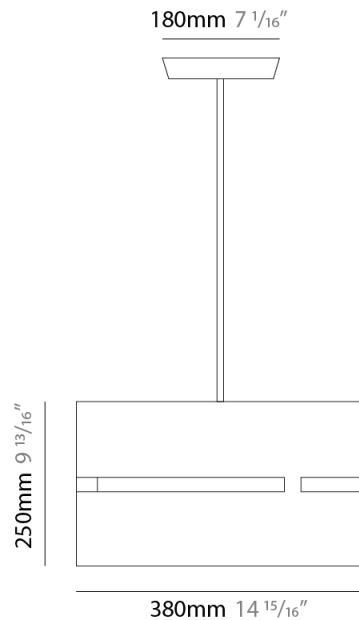

LUZ OCULTA METAL SUSPENSION

D51031-

base number _____ Finish
Options

1. To build a product code in our configurator select the specify button on the base model # product page
2. To build a manual product code on this datasheet choose from the options listed below in blue font and add the suffix to the base model #

GENERAL

Series: Luz Oculta
Subseries: Luz Oculta Metal
Partner: Fambuena
Division: Design
Installation: Suspension
Product Type: Pendant
Mounting Location: Ceiling
Light Distribution: Direct / Indirect

PHYSICAL

Shape: Drum
Diameter (mm): 380
Diameter (in): 14 ¹⁵/₁₆
Height (mm): 250
Height (in): 10
Fixture Finish: [BRA](#) / [BRZ](#) / [ABR](#)
Fixture Material: Metal
Cable Details: Cable length 2000mm / 79"

ELECTRICAL

Number of Lamps: 1
Lamp Type: LED Retrofit
Lamp Shape: A19
Bulb Included: Bulb Not Included
Max. Wattage Per Lamp (W): 8
Lamp Base: E26
Input Voltage (V): 120
Upon Request: 277Vac / GU24

LED

OPTICAL

RATINGS AND CERTIFICATIONS

Certified By: Certified for North American Standards
IP rating: IP20