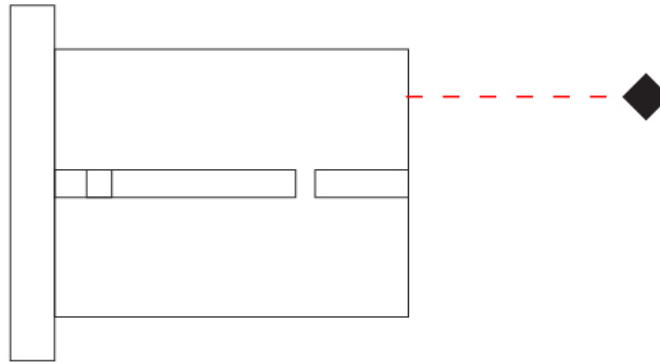

LUZ OCULTA METAL SURFACE

D53027-

PROJECT

TYPE

SPECIFIER

QUANTITY

DATE